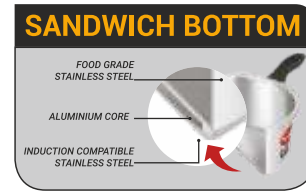

Lead Free Safety Valve

Ergonomic Handle for Better Grip

Food Grade Certified, Strong & Sturdy Body

Uniquely Encapsulated Bottom, prevents food from getting over heated

5 YEARS Warranty

SUITABLE FOR ALL TYPES OF HEAT SOURCES

Induction

Gas

Ceramic Hob

Solid Plate