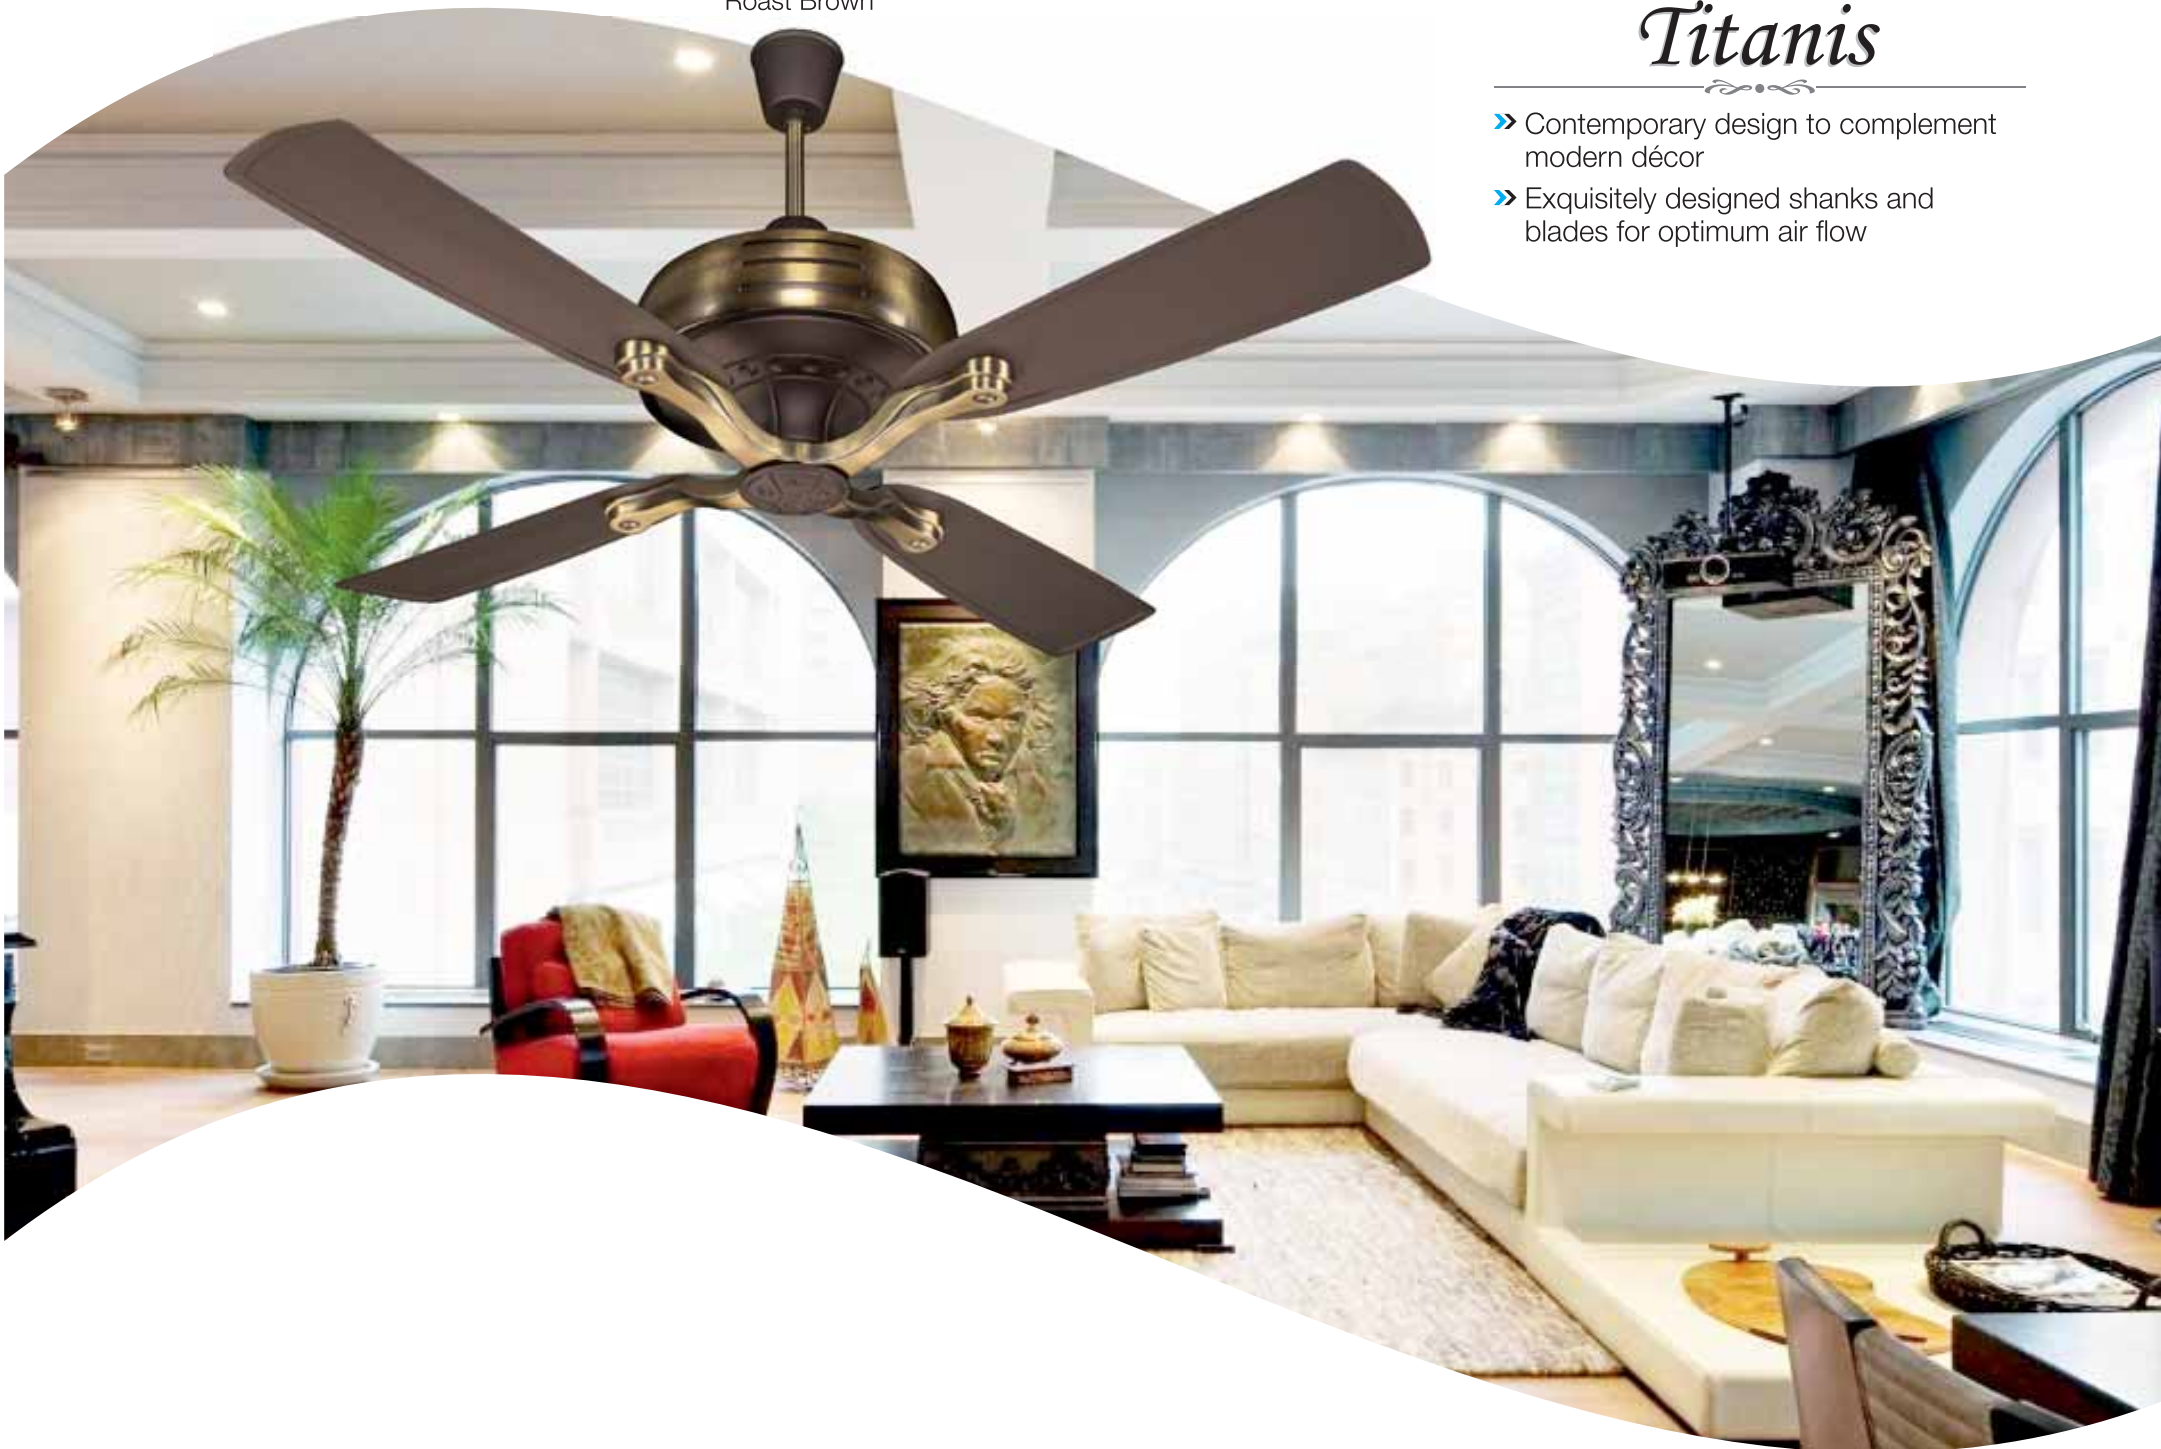

Roast Brown

Pearl Silver White

Specifications			
Sweep (in mm)	Power Input (in Watts)	Speed (in RPM)	Air Delivery (cu.mtr/min)
1300	78	330	210

Roast Brown

Titanis

- » Contemporary design to complement modern décor
- » Exquisitely designed shanks and blades for optimum air flow