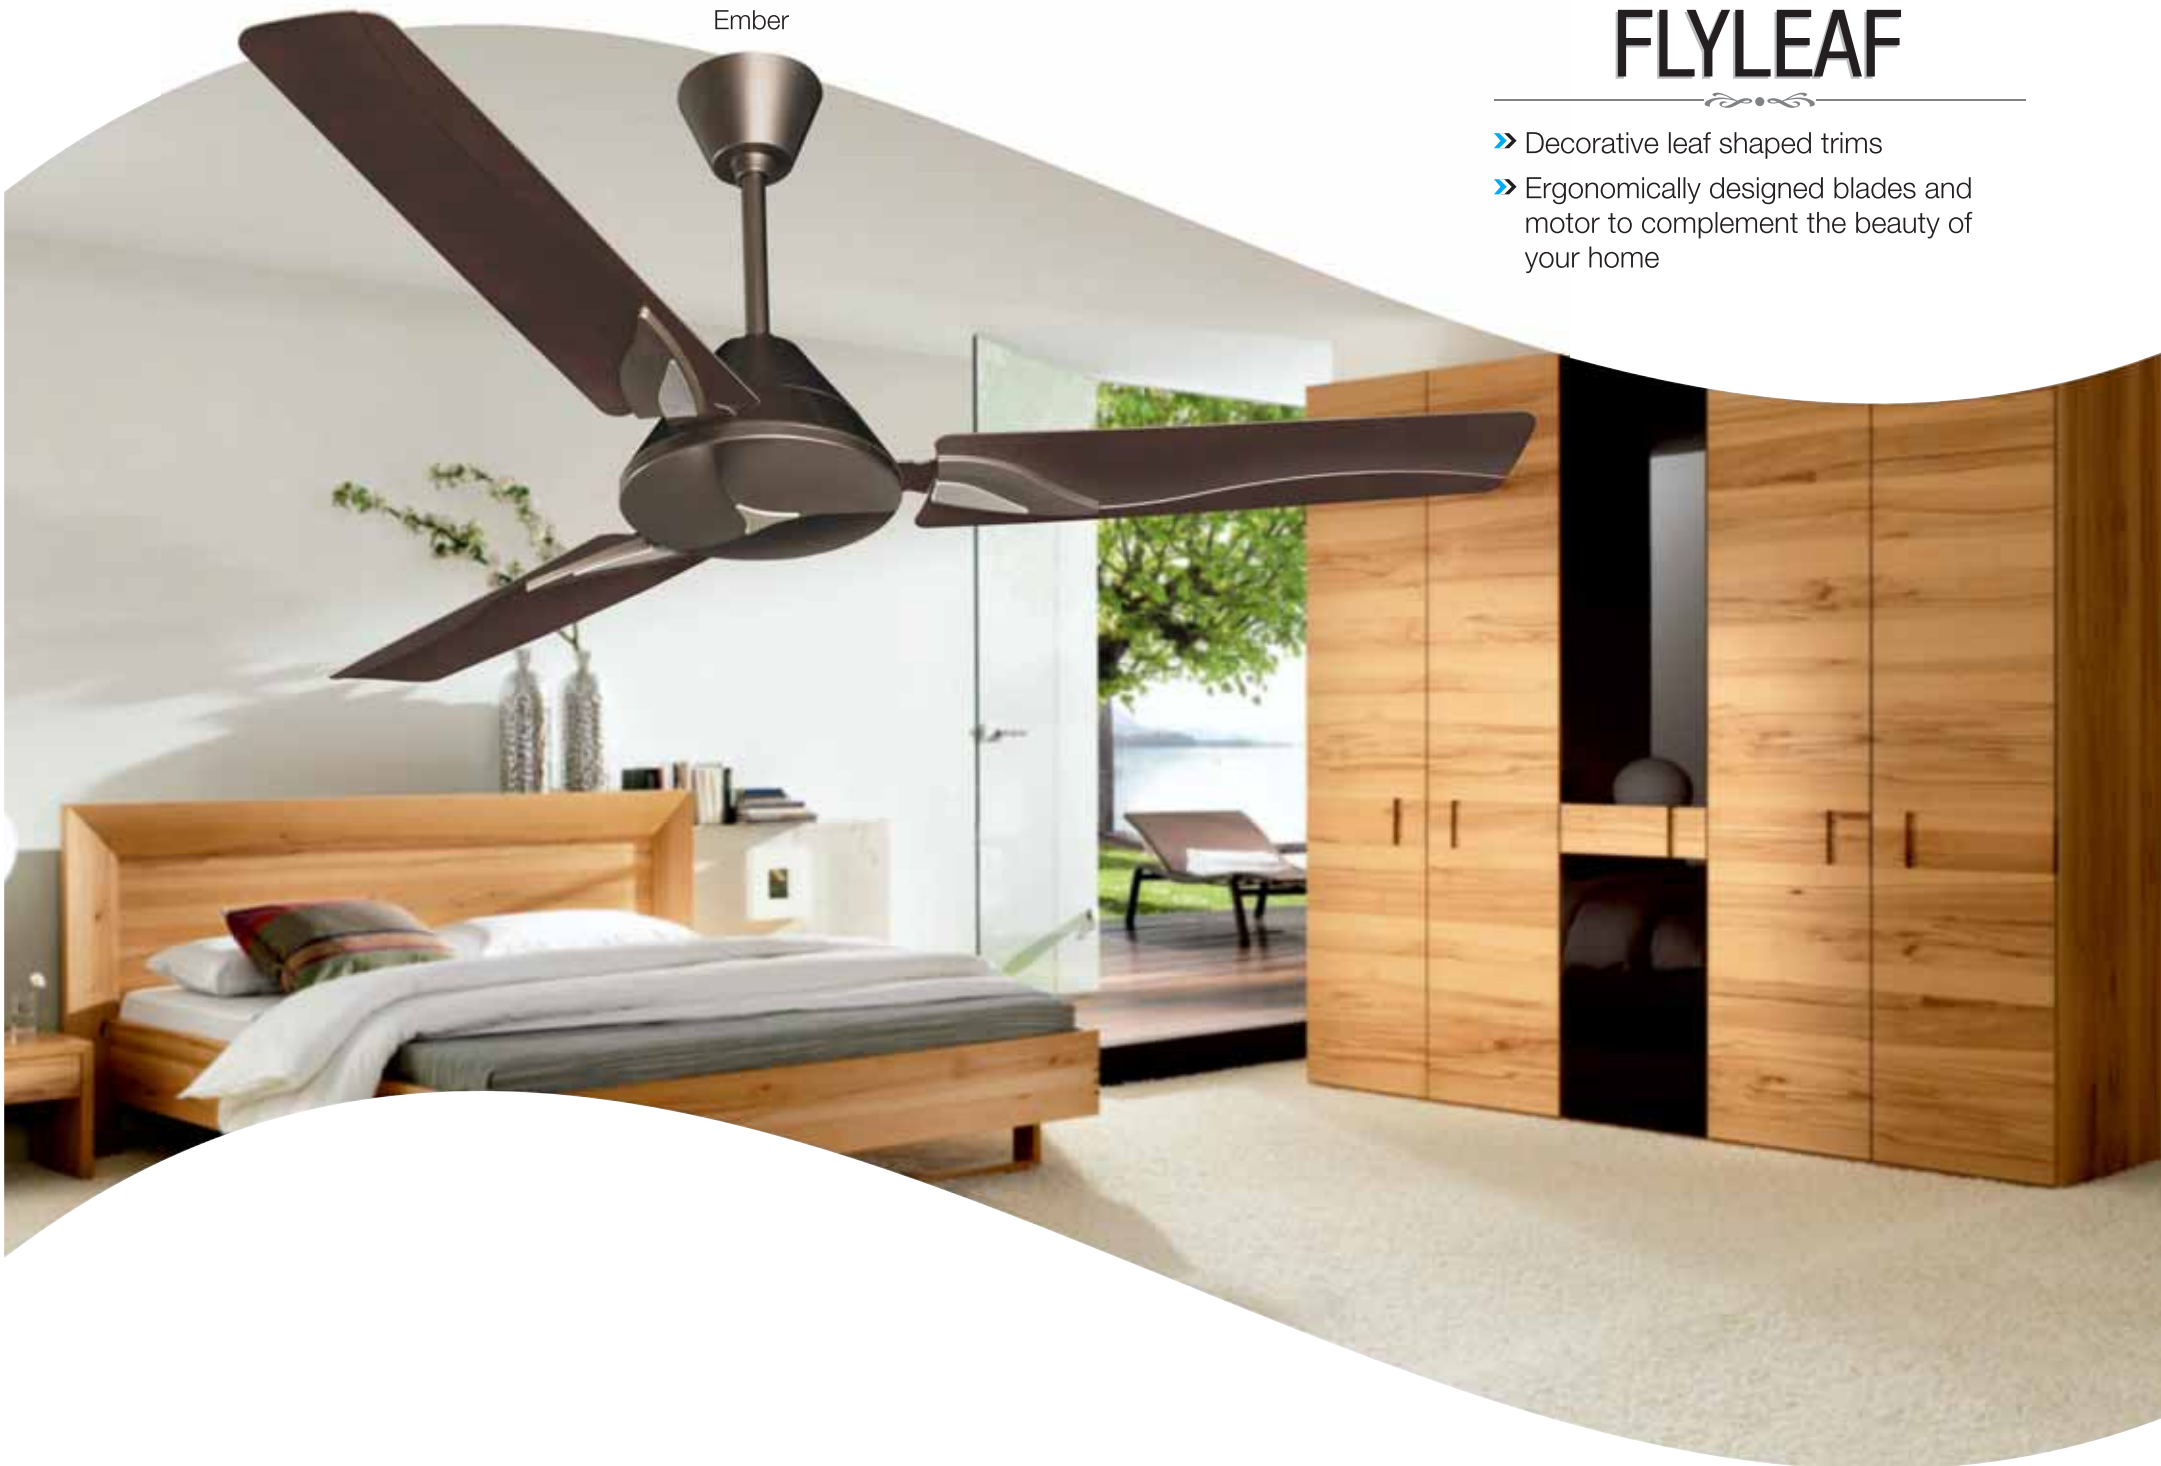

Ember

FLYLEAF

- » Decorative leaf shaped trims
- » Ergonomically designed blades and motor to complement the beauty of your home