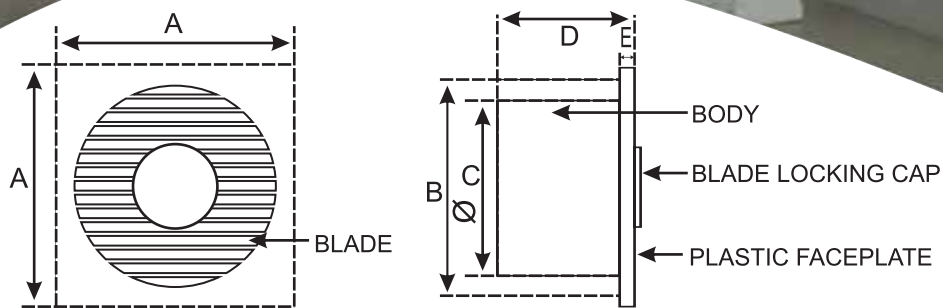

AXIAL AIR

Model	Sweep	A	B	C	D	E
Axial air	100mm (4")	129 x 129	100	Ø108	85	11
Axial air	150mm (6")	177 x 177	145	Ø146	95	12

Note: All dimensions are in mm