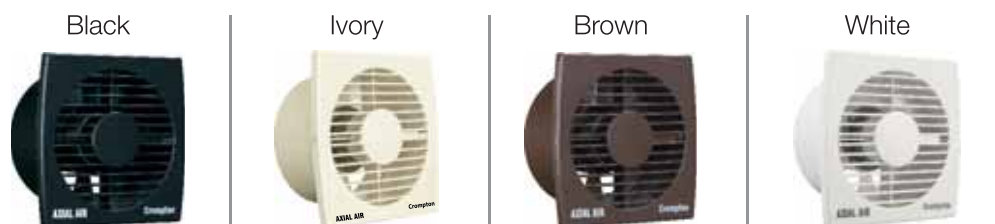

Exhaust Fans

LET'S
HANGOUT
GHAR PE!

Crompton Fans

AXIAL AIR

Model	Sweep	A	B	C	D	E
Axial air	100mm (4")	129 x 129	100	Ø108	85	11
Axial air	150mm (6")	177 x 177	145	Ø146	95	12

Note: All dimensions are in mm

Aerodynamic blades for faster speed