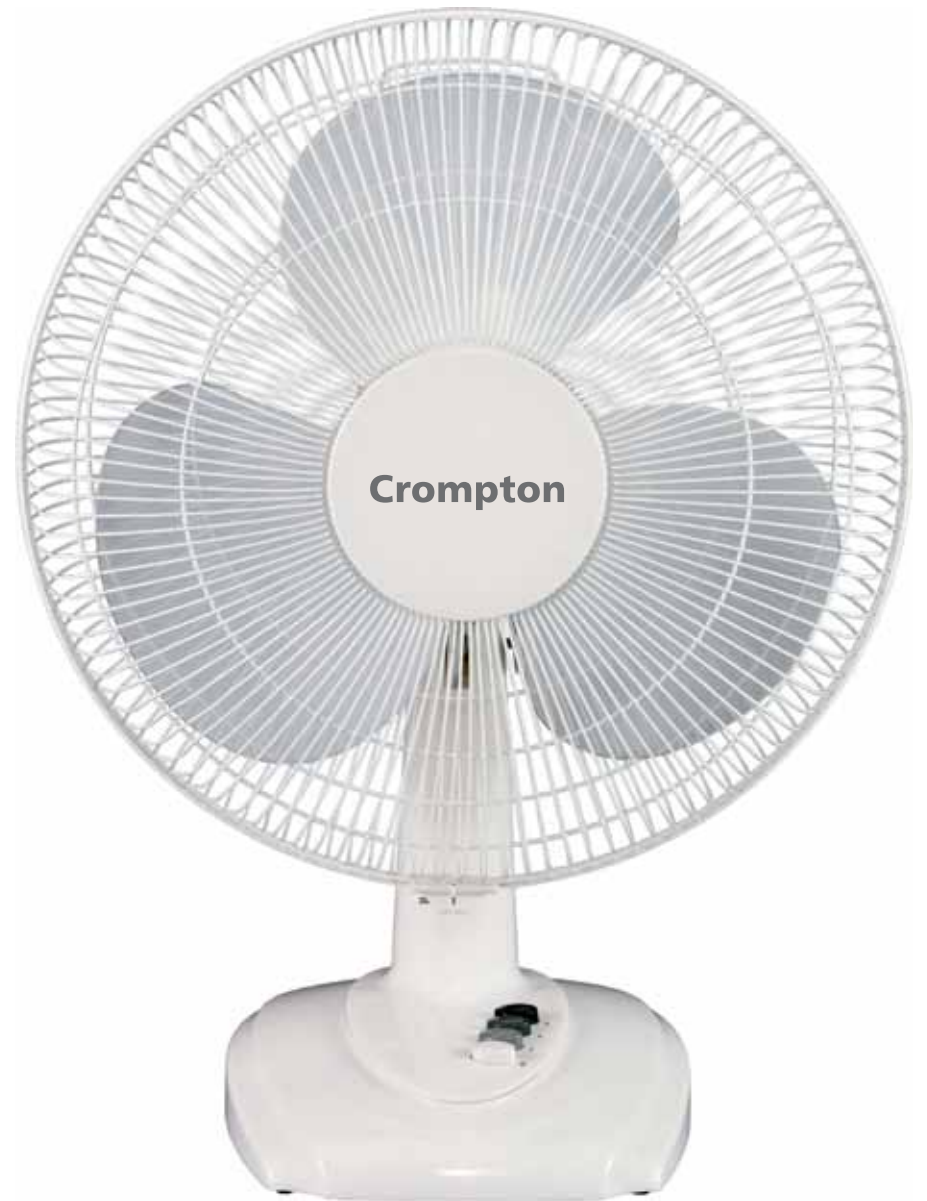

HIGH FLO EVA

- Elegant looks
- Wide Oscillation with control

Specifications			
Sweep (in mm)	Power Input (in Watts)	Speed (in RPM)	Air Delivery (cu.mtr/min)
400	50	1300	60