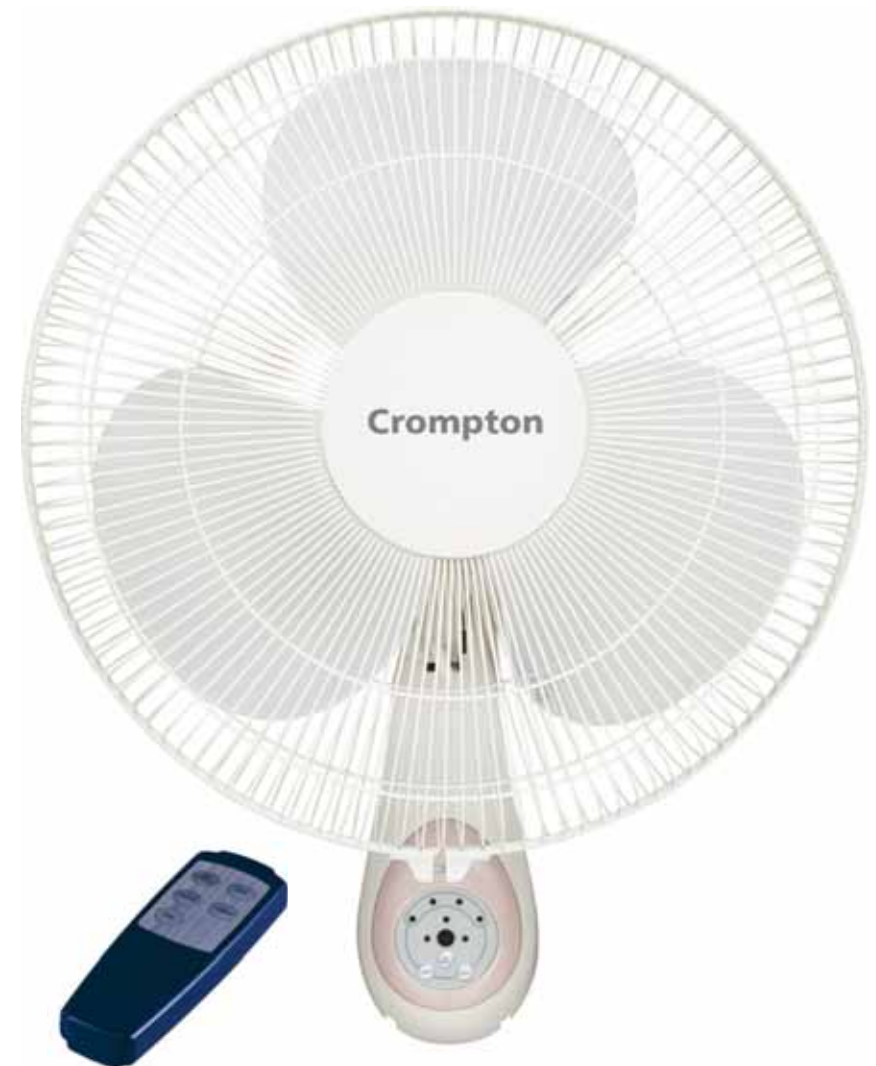

HIGH FLO CRESSIDA

- Remote controlled wall mounted fan
- Three modes of operation (normal, natural, sleep) for added convenience
- Corrosion resistant power coated guards

Specifications			
Sweep (in mm)	Power Input (in Watts)	Speed (in RPM)	Air Delivery (cu mtr/min)
1000	55	1300	65